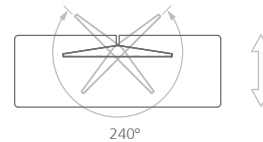

rotation and movement

Its design includes 4 small wheels which facilitate forward and backward movement.