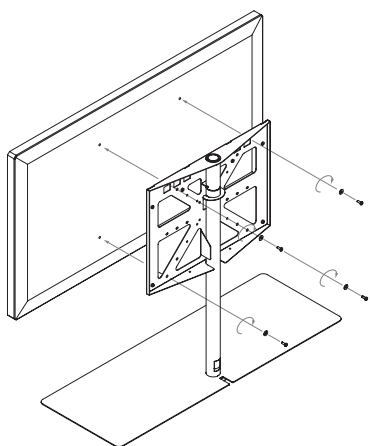

**SITAME**

- Materials: steel
- Dimensions: 1120x400x958 mm  
44.09"x15.75"x37.72"
- For TVs with a maximum height of 810 mm (TV < de 65") and maximum weight of 40 kg.

**SITABO**

- Materials: steel
- Dimensions: 500x400x325 mm  
19.69"x15.75"x12.79"

**SITAHA**

- Materials: steel
- Dimensions: 1120x400x1456 mm  
44.09"x15.75"x57.32"
- For TVs with a maximum height of 935 mm (TV < de 75") and maximum weight of 40 kg.

**SITAMA**

- Materials: steel
- Dimensions: 1120x400x958 mm  
44.09"x15.75"x37.72"
- For TVs with a maximum height of 935 mm (TV < de 75") and maximum weight of 40 kg.

**SITARUEDAS**

Rotary movement of the set can be obtained equipping the optional wheel kit of 35 mm of diameter, which increase the overall height to 52 mm.

mm · inches

Assembly for VESA 200, 300 y 400

Assembly for VESA 75 y 100

Assembly for VESA 600 y 800

VESA distacnces permitted without adapters.

75x75  
100x100  
200x200  
300x300  
400x400

ADAPTERS: Optional adapters allow to hold the VESA 600 and 800

Finishes:

Consult for special dimensions or any other modification.