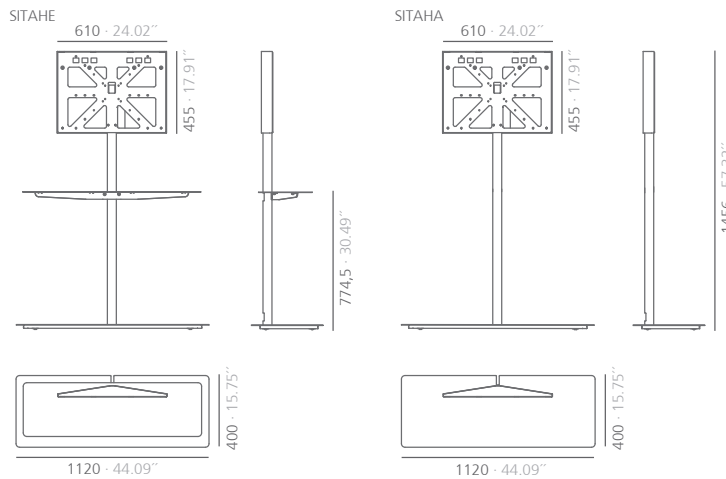

**AIDIMME**  
INSTITUTO TECNOLÓGICO

METALMECÁNICO, MUEBLE, MADERA, EMBALAJE Y AFINES

Calidad Controlada

**Technical description:**

**SITAEH**

- Materials: steel
- Dimensions: 1120x400x1456 mm  
44.09"x15.75"x57.32"
- For TVs with a maximum height of 810 mm (TV < de 65") and maximum weight of 40 kg.

**SITAME**

- Materials: steel
- Dimensions: 1120x400x958 mm  
44.09"x15.75"x37.72"
- For TVs with a maximum height of 810 mm (TV < de 65") and maximum weight of 40 kg.

**SITABO**

- Materials: steel
- Dimensions: 500x400x325 mm  
19.69"x15.75"x12.79"

**SITAHA**

- Materials: steel
- Dimensions: 1120x400x1456 mm  
44.09"x15.75"x57.32"
- For TVs with a maximum height of 935 mm (TV < de 75") and maximum weight of 40 kg.

**SITAMA**

- Materials: steel
- Dimensions: 1120x400x958 mm  
44.09"x15.75"x37.72"
- For TVs with a maximum height of 935 mm (TV < de 75") and maximum weight of 40 kg.

**SITARUEDAS**

Rotary movement of the set can be obtained equipping the optional wheel kit of 35 mm of diameter, which increase the overall height to 52 mm.

mm · inches

Assembly for VESA 200, 300 y 400

Assembly for VESA 75 y 100