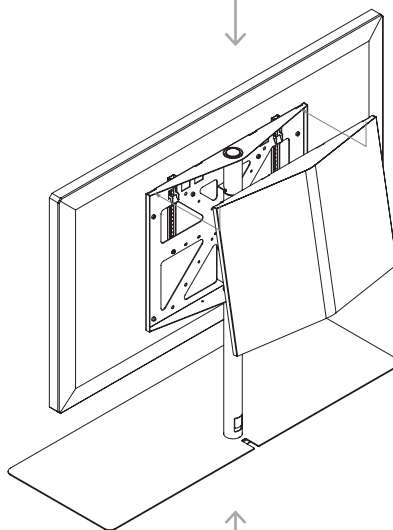

**SITAHA**

- Materials: steel
- Dimensions: 1120x400x1456 mm  
44.09"x15.75"x57.32"
- For TVs with a maximum height of 935 mm (TV < de 75") and maximum weight of 40 kg.

**SITAMA**

- Materials: steel
- Dimensions: 1120x400x958 mm  
44.09"x15.75"x37.72"
- For TVs with a maximum height of 935 mm (TV < de 75") and maximum weight of 40 kg.

**SITARUEDAS**

Rotary movement of the set can be obtained equipping the optional wheel kit of 35 mm of diameter, which increase the overall height to 52 mm.

mm · inches

Assembly for VESA 200, 300 y 400

Assembly for VESA 75 y 100

Assembly for VESA 600 y 800

VESA distacnces permitted without adapters.

75x75  
100x100  
200x200  
300x300  
400x400

ADAPTERS: Optional adapters allow to hold the VESA 600 and 800

Finishes:

Consult for special dimensions or any other modification.