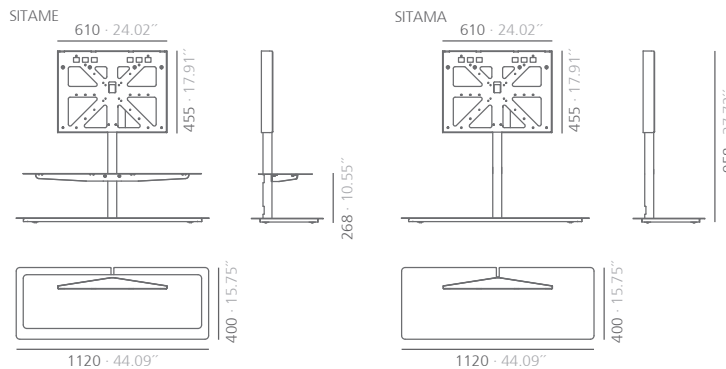

ACCESSORIES:

SITABO

SITAVE

accessorie for VESA 600 or 800
· accesorio para VESA 600 ó 800

SITARUEDAS

Rotary movement of the set can be obtained equipping the optional wheel kit of 35 mm of diameter, which increase the overall height to 52 mm.

mm · inches