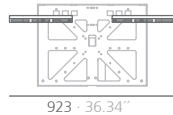

**AIDIMME**  
INSTITUTO TECNOLÓGICO

METALMECÁNICO, MUEBLE, MADERA, EMBALAJE Y AFINES

Calidad Controlada

**Technical description:**

**SITAEH**

- Materials: steel
- Dimensions: 1120x400x1456 mm  
44.09"x15.75"x57.32"
- For TVs with a maximum height of 810 mm (TV < de 65") and maximum weight of 40 kg.

**SITAME**

- Materials: steel
- Dimensions: 1120x400x958 mm  
44.09"x15.75"x37.72"
- For TVs with a maximum height of 810 mm (TV < de 65") and maximum weight of 40 kg.

**SITABO**

- Materials: steel
- Dimensions: 500x400x325 mm  
19.69"x15.75"x12.79"

**SITAHA**

- Materials: steel
- Dimensions: 1120x400x1456 mm  
44.09"x15.75"x57.32"
- For TVs with a maximum height of 935 mm (TV < de 75") and maximum weight of 40 kg.

**SITAMA**

- Materials: steel
- Dimensions: 1120x400x958 mm  
44.09"x15.75"x37.72"
- For TVs with a maximum height of 935 mm (TV < de 75") and maximum weight of 40 kg.

**SITARUEDAS**

Rotary movement of the set can be obtained equipping the optional wheel kit of 35 mm of diameter, which increase the overall height to 52 mm.

mm · inches

Assembly for VESA 200, 300 y 400

Assembly for VESA 75 y 100