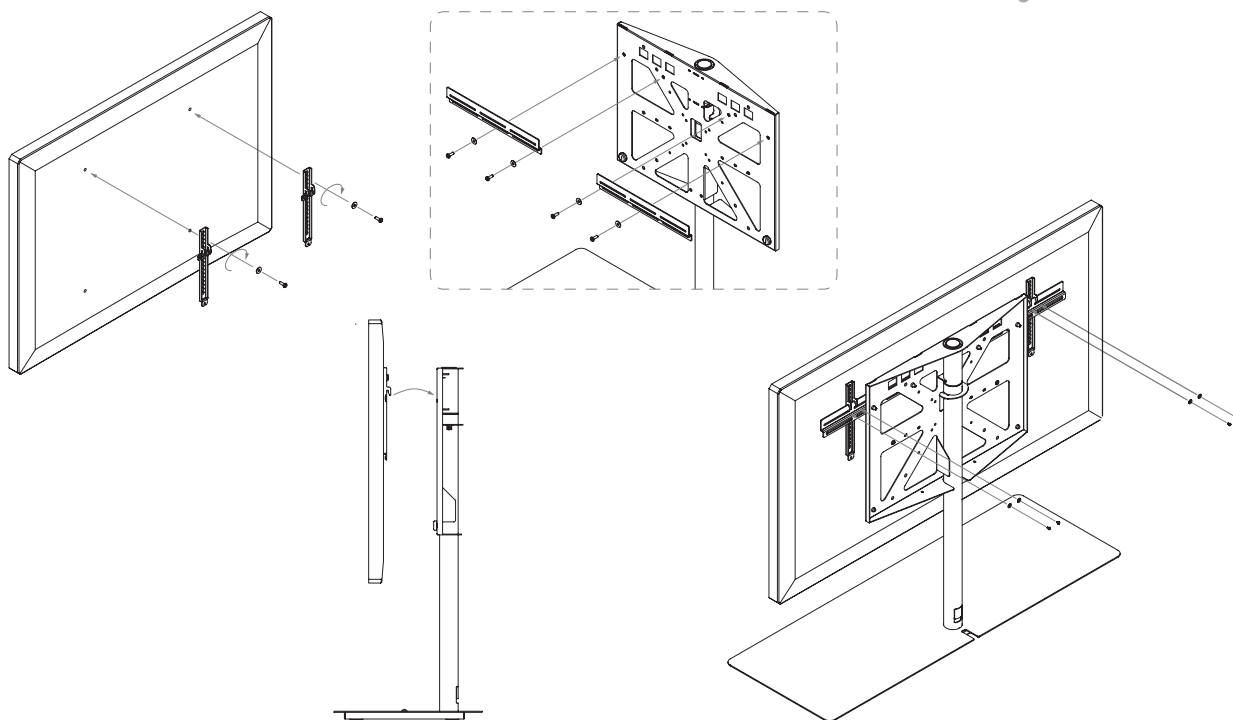

**SITAHA**

- Materials: steel
- Dimensions: 1120x400x1456 mm  
44.09"x15.75"x57.32"
- For TVs with a maximum height of 935 mm (TV < de 75") and maximum weight of 40 kg.

**SITAMA**

- Materials: steel
- Dimensions: 1120x400x958 mm  
44.09"x15.75"x37.72"
- For TVs with a maximum height of 935 mm (TV < de 75") and maximum weight of 40 kg.

**SITARUEDAS**

Rotary movement of the set can be obtained equipping the optional wheel kit of 35 mm of diameter, which increase the overall height to 52 mm.

mm · inches

Assembly for VESA 200, 300 y 400

Assembly for VESA 75 y 100

Assembly for VESA 600 y 800

VESA distacnces permitted without adapters.

75x75  
100x100  
200x200  
300x300  
400x400

ADAPTERS: Optional adapters allow to hold the VESA 600 and 800

Finishes:

Consult for special dimensions or any other modification.