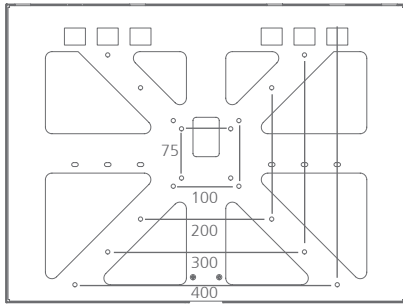

VESA distacnces permitted without adapters.

75x75
100x100
200x200
300x300
400x400

ADAPTERS: Optional adapters allow to hold the VESA 600 and 800