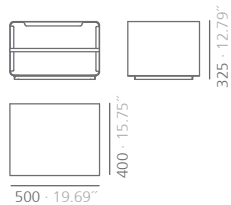

ACCESSORIES:

SITABO