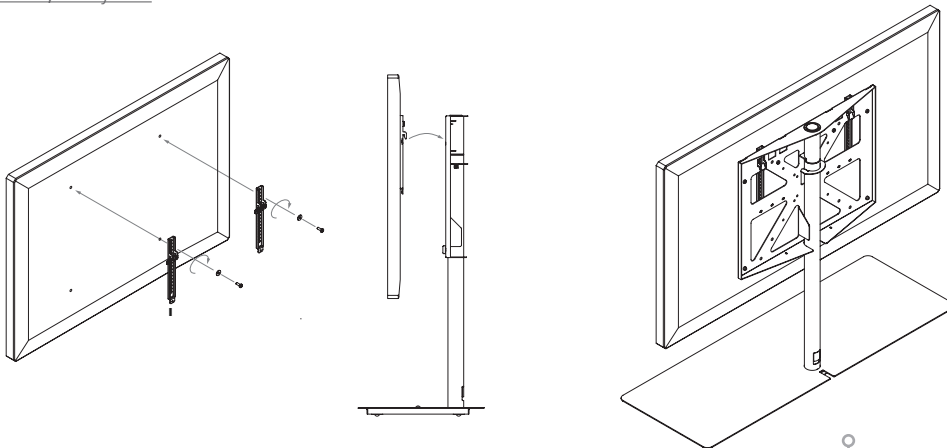

**SITAME**

- Materials: steel
- Dimensions: 1120x400x958 mm  
44.09"x15.75"x37.72"
- For TVs with a maximum height of 810 mm (TV < de 65") and maximum weight of 40 kg.

**SITABO**

- Materials: steel
- Dimensions: 500x400x325 mm  
19.69"x15.75"x12.79"

**SITAHA**

- Materials: steel
- Dimensions: 1120x400x1456 mm  
44.09"x15.75"x57.32"
- For TVs with a maximum height of 935 mm (TV < de 75") and maximum weight of 40 kg.

**SITAMA**

- Materials: steel
- Dimensions: 1120x400x958 mm  
44.09"x15.75"x37.72"
- For TVs with a maximum height of 935 mm (TV < de 75") and maximum weight of 40 kg.

rotation and movement

Its design includes 4 small wheels which facilitate forward and backward movement.

**ACCESSORIES:**

**SITABO**

**SITAVE**

accessorie for VESA 600 or 800  
· accesorio para VESA 600 ó 800

**SITARUEDAS**

Rotary movement of the set can be obtained equipping the optional wheel kit of 35 mm of diameter, which increase the overall height to 52 mm.

mm · inches

Assembly for VESA 200, 300 y 400

Assembly for VESA 75 y 100