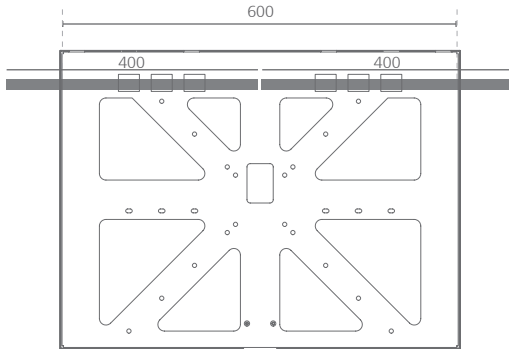

**SITAME**

- Materials: steel
- Dimensions: 1120x400x958 mm  
44.09"x15.75"x37.72"
- For TVs with a maximum height of 810 mm (TV < de 65") and maximum weight of 40 kg.

**SITABO**

- Materials: steel
- Dimensions: 500x400x325 mm  
19.69"x15.75"x12.79"

**SITAHA**

- Materials: steel
- Dimensions: 1120x400x1456 mm  
44.09"x15.75"x57.32"
- For TVs with a maximum height of 935 mm (TV < de 75") and maximum weight of 40 kg.

**SITAMA**

- Materials: steel
- Dimensions: 1120x400x958 mm  
44.09"x15.75"x37.72"
- For TVs with a maximum height of 935 mm (TV < de 75") and maximum weight of 40 kg.

**SITARUEDAS**

Rotary movement of the set can be obtained equipping the optional wheel kit of 35 mm of diameter, which increase the overall height to 52 mm.

mm · inches

Assembly for VESA 200, 300 y 400

Assembly for VESA 75 y 100

Assembly for VESA 600 y 800

VESA distacnces permitted without adapters.

75x75  
100x100  
200x200  
300x300  
400x400

ADAPTERS: Optional adapters allow to hold the VESA 600 and 800

Finishes:

Consult for special dimensions or any other modification.