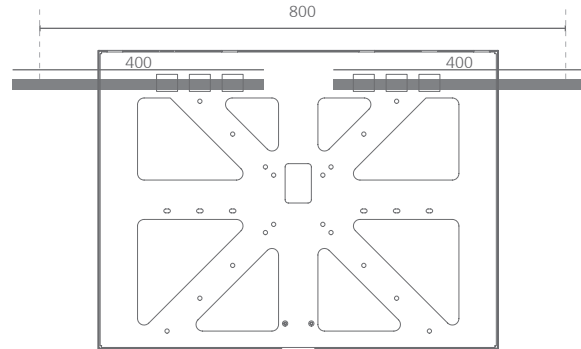

**SITAME**

- Materials: steel
- Dimensions: 1120x400x958 mm  
44.09"x15.75"x37.72"
- For TVs with a maximum height of 810 mm (TV < de 65") and maximum weight of 40 kg.

**SITABO**

- Materials: steel
- Dimensions: 500x400x325 mm  
19.69"x15.75"x12.79"

**SITAHA**

- Materials: steel
- Dimensions: 1120x400x1456 mm  
44.09"x15.75"x57.32"
- For TVs with a maximum height of 935 mm (TV < de 75") and maximum weight of 40 kg.

**SITAMA**

- Materials: steel
- Dimensions: 1120x400x958 mm  
44.09"x15.75"x37.72"
- For TVs with a maximum height of 935 mm (TV < de 75") and maximum weight of 40 kg.

**SITARUEDAS**

Rotary movement of the set can be obtained equipping the optional wheel kit of 35 mm of diameter, which increase the overall height to 52 mm.

mm · inches

Assembly for VESA 200, 300 y 400

Assembly for VESA 75 y 100

Assembly for VESA 600 y 800

VESA distacnces permitted without adapters.

75x75  
100x100  
200x200  
300x300  
400x400

ADAPTERS: Optional adapters allow to hold the VESA 600 and 800

Finishes:

Consult for special dimensions or any other modification.