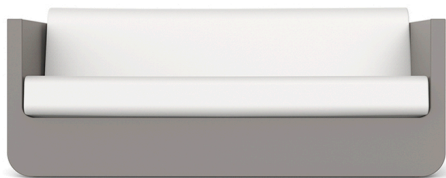

ULM SOFA

By Ramon Esteve

A collection fashioned as the new norm with an inherit universal and logical appeal. A functional seating collection that strikes a perfect balance between design, technology, and ergonomics based on basic cube, prism, and spherical shapes.

The Ulm collection seeks unity within its design and that of other products, combining amongst diverse elements that form a complete ensemble. The sofa, like the chairs, daybed, coffee table, and ottoman embody rigid and resilient structures for rest and support that provide total comfort. Much like the name Ulm, its soft forms are a tribute to the formal approach of the Ulm School. The ability to illuminate each piece can envelope any space in color, providing innovative technology that makes it unique.

View online: <https://www.vondom.com/products/54135>

Features

Description

Made of polyethylene resin by rotational moulding. 100% Recyclable. Item suitable for indoor and outdoor use. Available in different finishes.

Weight

35 Kg

Includes

ACOLCHADO CREVIN Indoor/outdoor Natural look fabric. Easy to clean. Optional

ACOLCHADO NAUTIC Indoor/outdoor Vinyl fabric By default

ACOLCHADO SILVERTEX Indoor/outdoor Vinyl fabric liner Optional