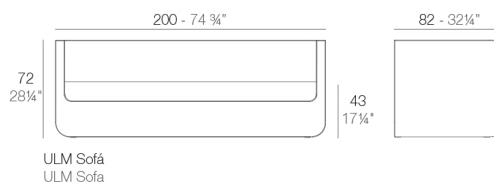

RGBW LED BATTERY

Ref. 54135Y