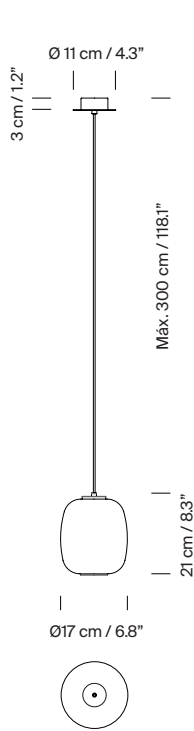

Model B: Globo Cestita

Collection:
Table lamps

Pendant lamps

Wall lamps (Outdoor)

Outdoor lamps