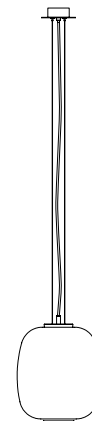

Globo Cesta

Globo Cestita

A

B

Strolling through Barcelona in the 1960s, designer Miguel Milá found an abandoned opal globe in front of a glass factory. He picked it up, and over the years, it became the heart of this large family. As its name suggests, Cesta (Spanish for “basket”), was designed to hold this fragile piece.

Freed from its structure, the opal glass now shines on its own, maintaining the elegance of a classic with a contemporary presence.

General description:

White opal glass lampshade.
Black metallic circular canopy.
Suitable for side entry adaptor.
Junction Box adaptor included Ø 11,7 cm / 4.6” (UL market).
Electric cable length: 3 m / 118.1”

Approximate weight (unpacked):

(A) Globo Cesta: 2,7 kg / 6 lb
(B) Globo Cestita: 1,1 kg / 2.4 lb

Technical information:

European version: Light source included
American version: Recommended light source (not included)

(A)
LED bulb: 11 W / 1.521 lm / 2700K
E27 - E26 / Max. hgt. 130 mm / 5.1”
Maximum bulb diameter: 70 mm / 2.7”

(B)
LED bulb: 4,8 W / 470 lm / 2700K
E27 - E26 / Max. hgt. 130 mm / 5.1”

Suitable only for indoor use.
Always use the light source recommended or equivalent.