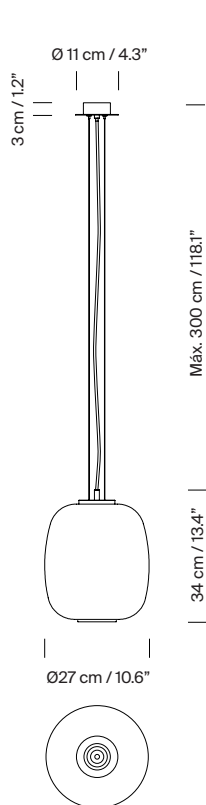

Maintenance:

Clean with a smooth cloth. Do not use ammonia, solvents or abrasive cleaning products.

Others:

The lamp is delivered in one package.

The assembly instructions are delivered with the product.

Model A: Globo Cesta