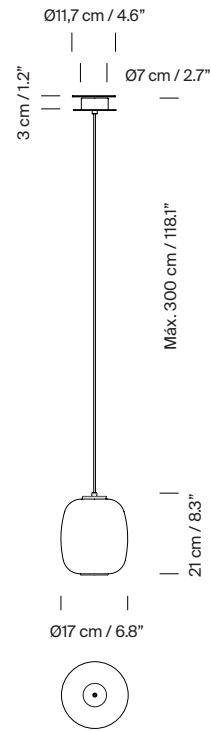

Model B: Globo Cestita

Collection:
Table lamps

Pendant lamps

Wall lamps (Outdoor)

Outdoor lamps