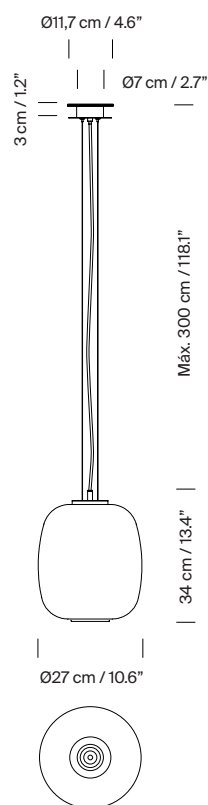

Maintenance:

Clean with a smooth cloth. Do not use ammonia, solvents or abrasive cleaning products.

Others:

The lamp is delivered in one package.

The assembly instructions are delivered with the product.

Model A: Globo Cesta