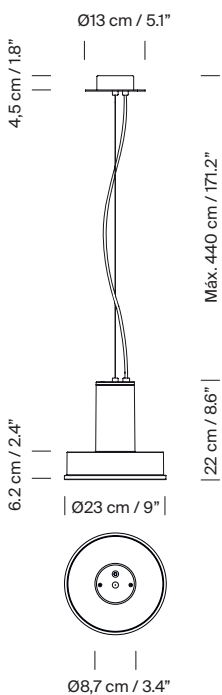

Arne S Domus

Santa & Cole Team. 2018
Pendant lamps

Regulations:

European version
UNE-EN 60598
UNE-EN 55015
UNE-EN 60529
UNE-EN 62031
UNE-EN 61000-3-2
UNE-EN 61347-2-13

American version
Damp locations
UL-1598
UL-8750
E-336377

Maintenance:

Clean with a smooth cloth. Do not use ammonia, solvents or abrasive cleaning products.

Others:

The lamp is delivered in one package.
The assembly instructions are delivered with the product.

Model:

Collection:

Pendant lamps