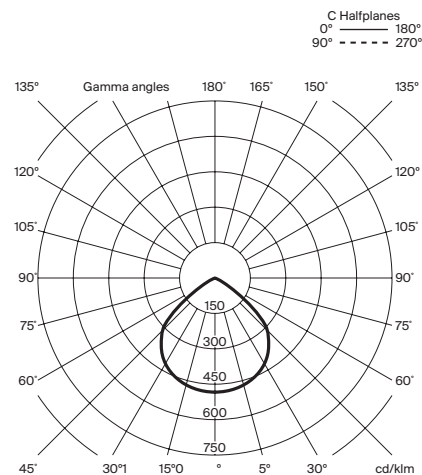

Technical information:

Light source included (dimmable)

COB LED

Rated input wattage: 28 W

Operating current: 700 mA

CCT: 2.700 K

CRI: 90

Lifetime: 40.000 h

Luminous flux: 2.471 lm

Built-in dimmable LED.

European version: suitable for dimming 1-10V / DALI. Not included external dimmer switch 1-10V / DALI.

American version: suitable for dimming 1-10V. Not included external dimmer switch 1-10V.

Suitable for outdoor use.

Input voltage: 90 ~ 305 Vac.

(50 Hz / 60 Hz). According to destination