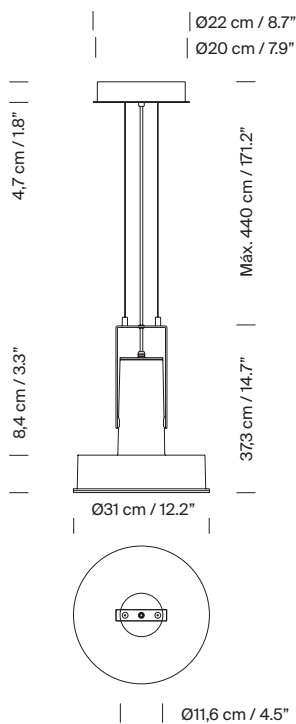

Arne Domus

Santa & Cole Team. 2015
Pendant lamps

Regulations:

European version
UNE-EN 60598
UNE-EN 55015
UNE-EN 60529
UNE-EN 62031
UNE-EN 61000-3-2
UNE-EN 61347-2-13

American version
Damp locations
UL-1598
UL-8750
E-336377

Maintenance:

Clean with a smooth cloth. Do not use ammonia, solvents or abrasive cleaning products.

Others:

The lamp is delivered in one package.
The assembly instructions are delivered with the product.

Model:

Collection:

Pendant lamps