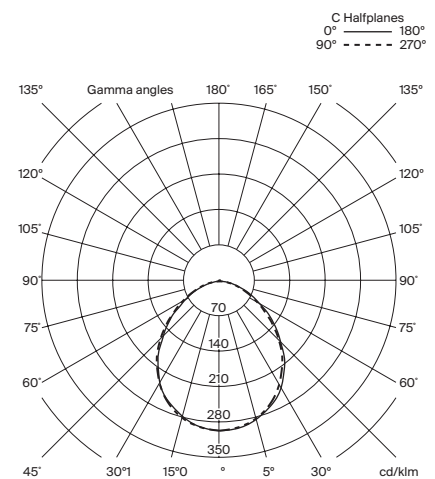

Arne Domus

Santa & Cole Team. 2015
Pendant lamps

Originally designed for Santa & Cole's urban lighting catalogue and now produced by the subsidiary Urbidermis, Arne Domus and its reduced version Arne S Domus, is the domestic version of the traditional industrial spotlight, made according to 21st century standards. Sturdy and very efficient, it is perfectly adequate to its function. Its high resistance makes it suitable for both indoor and outdoor spaces.

Made from an aluminium body, a unique circular plate covered by an opaline diffuser hosts the LED light source. The lamp features sleek lines, geometric-inspired, and an exquisite light that makes visible the most subtle hues. Simple and colourful, it is a modest tribute to the spirit of Scandinavian design.

General description:

Injection structure in white gray aluminum with matte finish.
Acid-etched and tempered glass diffuser.
Circular metal canopy with power supply incorporated.
Suitable for outdoor use.
Electric cable length: 4 m / 157.5"
Suitable for Junction Box (American version).

Approximate weight (unpacked):

6,2 kg / 13.6 lb

Technical information:

Light source included (dimmable)
COB LEDs module

Rated input wattage: 33 W
Operating current: 700 mA
CCT: 2.700 K
CRI: 90
Lifetime: 40.000 h
Luminous flux: 1.972 lm

Built-in adjustable LED.
Suitable for dimming 1-10V.
Not included external dimmer switch.

Suitable outdoor use.

Input voltage: 90 ~ 305 Vac.
(50 Hz / 60 Hz). According to destination.