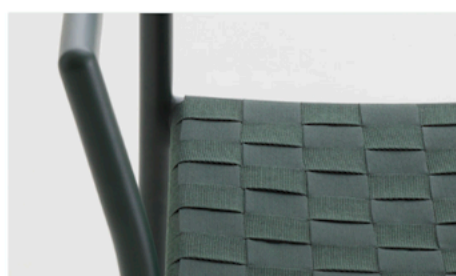

B510A41A00
Roll stripes