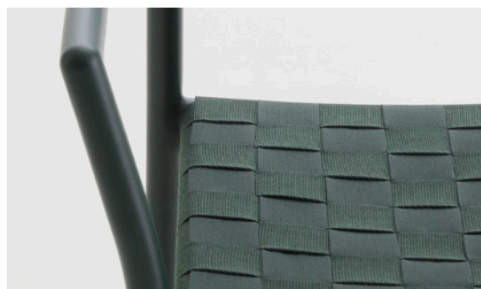

Outdoor - Contract

Stackable dining chair / KSB500100

U.B: 4  
V: 0,5 m3 / 14,5 cft  
W: 16,4 Kg / 36,1 Lbs

Code	Description
B511A40A00	Stackable Dining chair. Cabo Rope
B511A41A00	Stackable Dining chair. Roll stripes
B511A87A00	Stackable Dining chair. Umbra Textilene

B511A40A00  
Cabo Rope

B511A41A00  
Roll stripes

B511A87A00  
Umbra Textilene