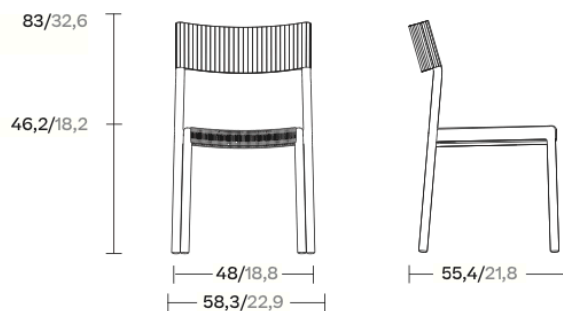

Outdoor - Contract

Stackable dining chair / KSB500100

U.B: 4  
V: 0,5 m3 / 14,5 cft  
W: 16,4 Kg / 36,1 Lbs

Code	Description
B511A40A00	Stackable Dining chair. Cabo Rope
B511A41A00	Stackable Dining chair. Roll stripes
B511A87A00	Stackable Dining chair. Umbra Textilene

B511A40A00  
Cabo Rope

B511A41A00  
Roll stripes

B511A87A00  
Umbra Textilene