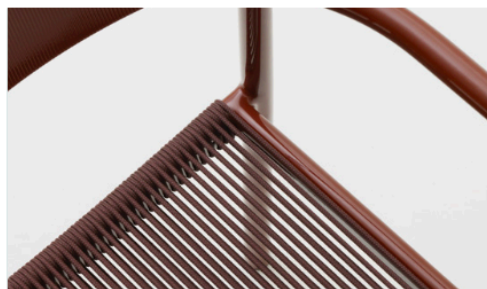

Outdoor - Contract

Stackable dining chair / KSB500100

U.B: 4  
V: 0,5 m3 / 14,5 cft  
W: 16,4 Kg / 36,1 Lbs

Code	Description
B511A40A00	Stackable Dining chair. Cabo Rope
B511A41A00	Stackable Dining chair. Roll stripes
B511A87A00	Stackable Dining chair. Umbra Textilene

B511A40A00  
Cabo Rope

B511A41A00  
Roll stripes

B511A87A00  
Umbra Textilene