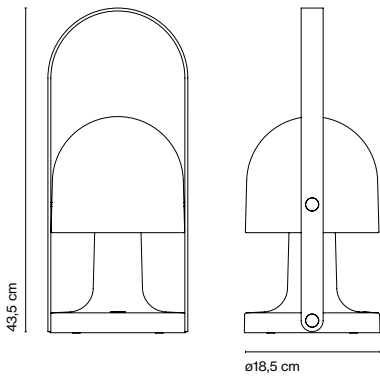

FollowMe Plus Inma Bermúdez

marset

FollowMe Plus

FollowMe Plus
LED 5W 2700K
Light source 478lm
Luminaire 290lm
(included)

White-Oak

Battery life:
5 hours in peak power
10 hours in half power
20 hours in a quarter power

Battery charging time: 10h.

Watch the video info@marset.com

Rocking opal diffuser and white matte polycarbonate body. Plywood handle with natural oak veneer, brass switch and construction details. Five hours of battery life at peak performance.