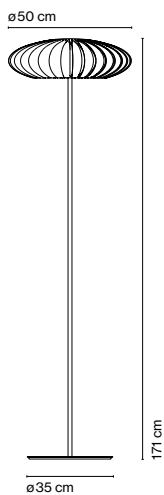

## **Christophe Mathieu**

**marset**

**Maranga P170**

**Maranga P130**

**Maranga P170 / P130**

- ⦿ 3x E27 HSGSA/C/UB 57W
- ⦿ 3x E27 LED Standard 8W
- ⦿ 3x E27 FBT 18W

A shade made up of 32 polycarbonate sections, all attached to an upper chromed metal cover. Underneath there is a transparent polycarbonate diffuser with a prismatic engraving. The base and the stem are in lacquered metal.

White electrical cord

○ White (Ral 9003)

- [Download](#) Assembly Instructions
- [Download](#) 2D
- [Download](#) 3D
- [Download](#) Energy label

**Range**

**Watch the video**

info@marset.com  
www.marset.com