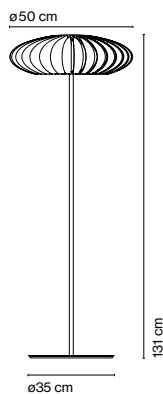

## **Christophe Mathieu**

**marset**

**Maranga P170**

**Maranga P130**

**Maranga P170 / P130**

- ⦿ 3x E27 HSGSA/C/UB 57W
- ⦿ 3x E27 LED Standard 8W
- ⦿ 3x E27 FBT 18W

A shade made up of 32 polycarbonate sections, all attached to an upper chromed metal cover. Underneath there is a transparent polycarbonate diffuser with a prismatic engraving. The base and the stem are in lacquered metal.

White electrical cord

○ White (Ral 9003)

- [Download](#) Assembly Instructions
- [Download](#) 2D
- [Download](#) 3D
- [Download](#) Energy label

**Range**

**Watch the video**

info@marset.com  
www.marset.com