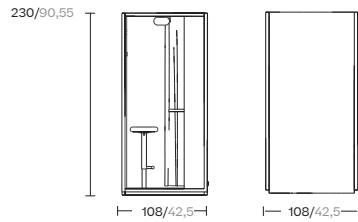

Milan price list

Phone booth Kall S (1 pers) / KSB300100

1
3,7 m3 / 128,6 cft
385,5 Kg / 848,1 Lbs

Measure sound intensity:
ISO 23351-1, Class B, 28.9 dB (DsA)

Air renewel rate:
54 Air changes per hour ACH
90 m3 / Hrs

*Adjustable Stool included

Minimum height for installation 240 cm / 94,5 inch

- F / E: EU, Africa, Asia, Chili, Paraguay, Peru, Uruguay, French Countries

- B: America, Japon.

- G: UK, Irland, Cyprus, Malta.

EDR Outwards aperture to the right

Phone booth Kall M (1 pers) / KSB300200

U.B: 1
V: 2,8 m3 / 95,7 cft
W: 400 Kg / 880 Lbs

Measure sound intensity:
ISO 23351-1, Class B, 28.9 dB (DsA)

Air renewel rate:
54 Air changes per hour ACH
90 m3 / Hrs

*Club armchair not ncluded

Minimum height for installation 240 cm / 94,5 inch

- F / E: EU, Africa, Asia, Chili, Paraguay, Peru, Uruguay, French Countries

- B: America, Japon.

- G: UK, Irland, Cyprus, Malta.