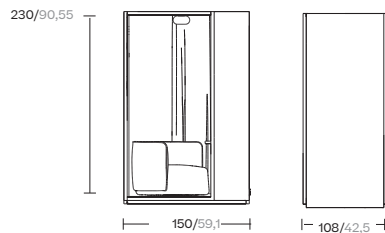

*Adjustable Stool included

Minimum height for installation 240 cm / 94,5 inch

- F / E: EU, Africa, Asia, Chili, Paraguay, Peru, Uruguay, French Countries

- B: America, Japon.

- G: UK, Irland, Cyprus, Malta.

- J: Suiza.

- I: Australia, New Zeland, China.

Code	Description
B3PB1932M0	Kall S Phon ebooth wood* Table / shelf fixed
B3PB1932MC	Kall S Phone booth wood* Table / shelf fixed Curtain
B3PB1932R0	Kall S Phone booth wood* Adjustable table
B3PB1932RC	Kall S Phone booth wood* Adjustable table Curtain

EDR Outwards aperture to the right

Phone booth Kall M (1 pers) / KSB300200

U.B: 1
V: 2,8 m3 / 95,7 cft
W: 400 Kg / 880 Lbs

Measure sound intensity:
ISO 23351-1, Class B, 28.9 dB (DsA)

Air renewel rate:
54 Air changes per hour ACH
90 m3 / Hrs

*Club armchair not ncluded

Minimum height for installation 240 cm / 94,5 inch

- F / E: EU, Africa, Asia, Chili, Paraguay, Peru, Uruguay, French Countries

- B: America, Japon.

- G: UK, Irland, Cyprus, Malta.