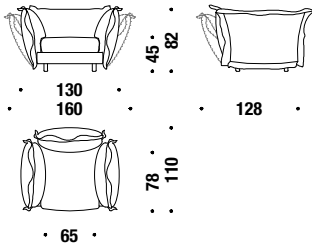

1 seater sofa fiber

Divano 1 posto fibra

FOA

11mt. 20,1m² 1,2m³ 52Kg

2 seater sofa fiber

Divano 2 posti fibra

FOB

16mt. 30,4m² 1,8m³ 90Kg

3 seater sofa fiber

Divano 3 posti fibra

FOC

19,8mt. 37,8m² 3,4m³ 105Kg

1 seater sofa-fixed fiber

Divano 1 posto - fisso fibra

FON

11mt. 20,1m² 1,2m³ 52Kg