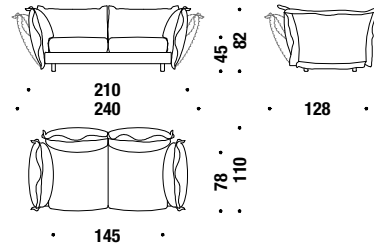

1 seater sofa fiber

Divano 1 posto fibra

FOA

11mt. 20,1m² 1,2m³ 52Kg

2 seater sofa fiber

Divano 2 posti fibra

FOB

16mt. 30,4m² 1,8m³ 90Kg

3 seater sofa fiber

Divano 3 posti fibra

FOC

19,8mt. 37,8m² 3,4m³ 105Kg

1 seater sofa-fixed fiber

Divano 1 posto - fisso fibra

FON

11mt. 20,1m² 1,2m³ 52Kg