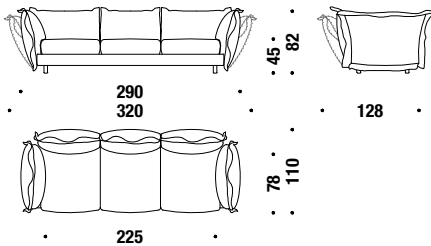

1 seater sofa fiber

Divano 1 posto fibra

FOA

11mt. 20,1m² 1,2m³ 52Kg

2 seater sofa fiber

Divano 2 posti fibra

FOB

16mt. 30,4m² 1,8m³ 90Kg

3 seater sofa fiber

Divano 3 posti fibra

FOC

19,8mt. 37,8m² 3,4m³ 105Kg

1 seater sofa-fixed fiber

Divano 1 posto - fisso fibra

FON

11mt. 20,1m² 1,2m³ 52Kg