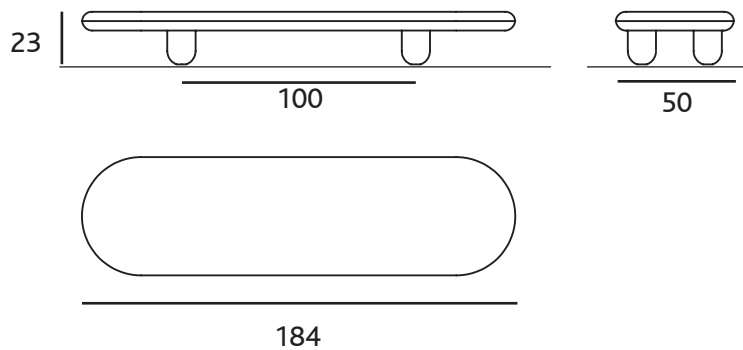

FINISHES

The table comes with a glossy lacquer finish available in the following colours.

EXPLORER LOW TABLE 1840

DIMENSIONS, WEIGHTS & PACKAGING:

Every piece comes carefully packed and paletized.

Explorer 1840:
30 x 30 x 20 cm / 10Kg
11.8" x 11.8" x 7.8" / 22 lbr
60 x 200 x 75 cm / 35Kg
23.6" x 78.7" x 29.5" / 77lbs

Explorer 2340:
30 x 30 x 20 cm / 10Kg
11.8" x 11.8" x 7.8" / 22 lbr
60 x 250 x 75 cm / 35Kg
23.6" x 98.4" x 29.5" / 77lbs

EXPLORER LOW TABLE 2340

MAXIMUM LOAD:

The maximum recommended weight for the table is 30 kg (distributed weight)