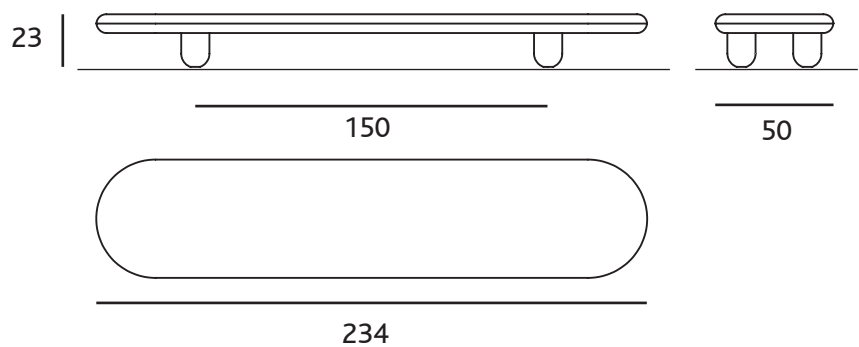

FINISHES

The table comes with a glossy lacquer finish available in the following colours.

EXPLORER LOW TABLE 1840

DIMENSIONS, WEIGHTS & PACKAGING:

Every piece comes carefully packed and paletized.

Explorer 1840:
30 x 30 x 20 cm / 10Kg
11.8" x 11.8" x 7.8" / 22 lbr
60 x 200 x 75 cm / 35Kg
23.6" x 78.7" x 29.5" / 77lbs

Explorer 2340:
30 x 30 x 20 cm / 10Kg
11.8" x 11.8" x 7.8" / 22 lbr
60 x 250 x 75 cm / 35Kg
23.6" x 98.4" x 29.5" / 77lbs

EXPLORER LOW TABLE 2340

MAXIMUM LOAD:

The maximum recommended weight for the table is 30 kg (distributed weight)