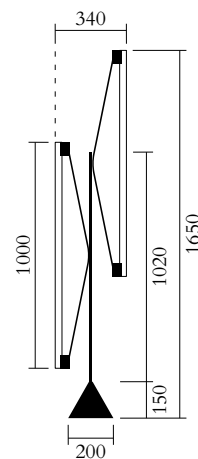

White structure; white acrylic tubes

101OL-F01-ME02

Colour structure; white acrylic tubes

101OL-F01-ME03

TECHNICAL DETAILS

Double oval peg architectural light max 60W with S14S
lampholder

110-230V

IP20

WEIGHT

10 kg

CABLE LENGTH

2,00 m

NOTE

Inclusive of tubes

MADE IN

Germany

Sizes in mm. Flat attachments available only under request. Variations in colour and size are available for some collections, please contact Areti for more details.

Our collections are hand made and made to order, small irregularities in shape or surface will occur, they are inherent to the hand made process and should not be seen as flaws. For detailed information on any products: contact@atelierareti.com